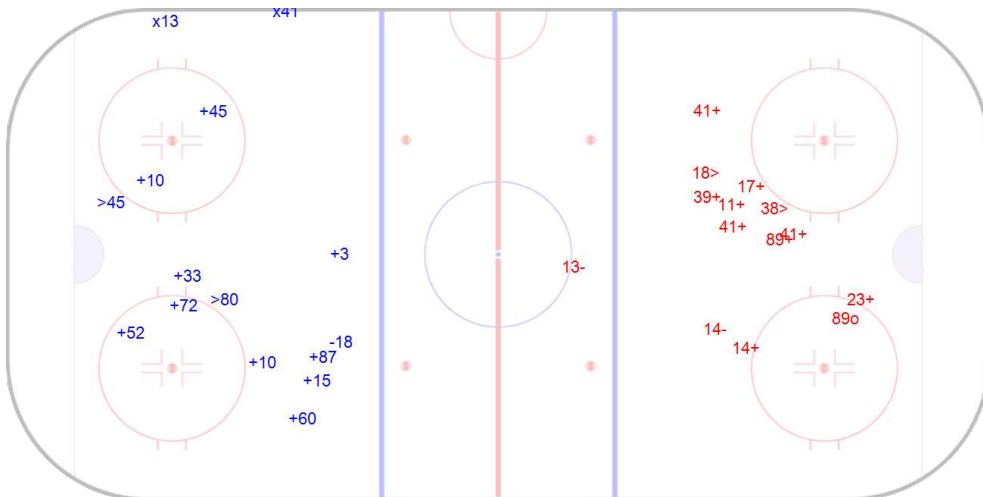

GA	SSG	SPG	SBL
0	10	2	1
BDCK	SOG		PP
2	0		

2nd period (0 - 1)

Shots: 10 - 10

Södertälje SK

Shots Against

GA	SSG	SPG	SBL
1	9	2	2
BDCK	SOG		PP
0	0		

03:00 0-3 by #89 (EQ)

Offensive zone play (Shot)