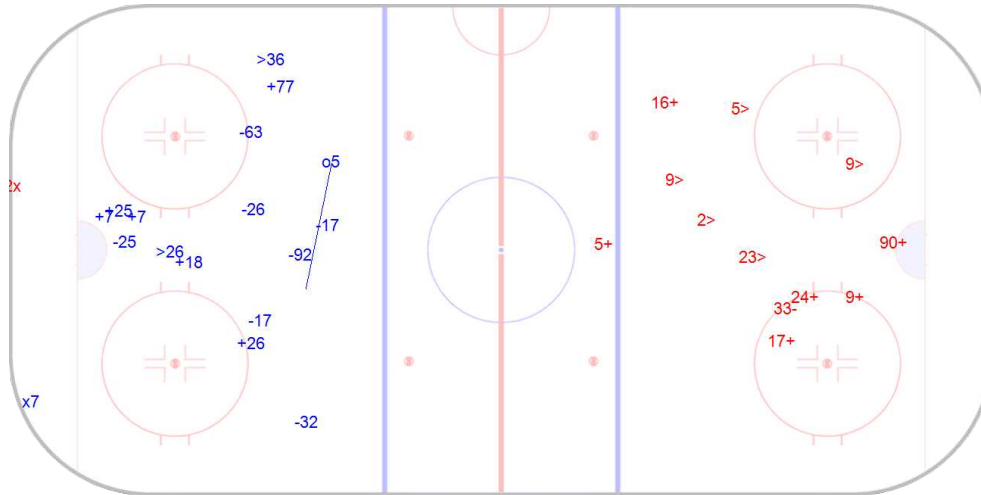

Shot Chart

Tingsryds AIF - Almtuna IS

2017-12-15 19:00 at Nelson Garden Arena

HockeyAllsvenskan

Group No. 90131

Game No. 187

Referee(s)

LYTH, Peter

Linesmen

RÖNNBERG, Fredrik

NAPEROTTI, Mathias

2017-12-16 13:37:17

Almtuna IS

Shots Against

GA	SSG	SPG	SBL
1	6	2	7
BDCK	SOG		PP
1	0		

15:37 2-2 by #5 (EQ)

Forechecking (One-Timer)

30 LJUNG

3rd period (1 - 0)

Shots: 7 - 6