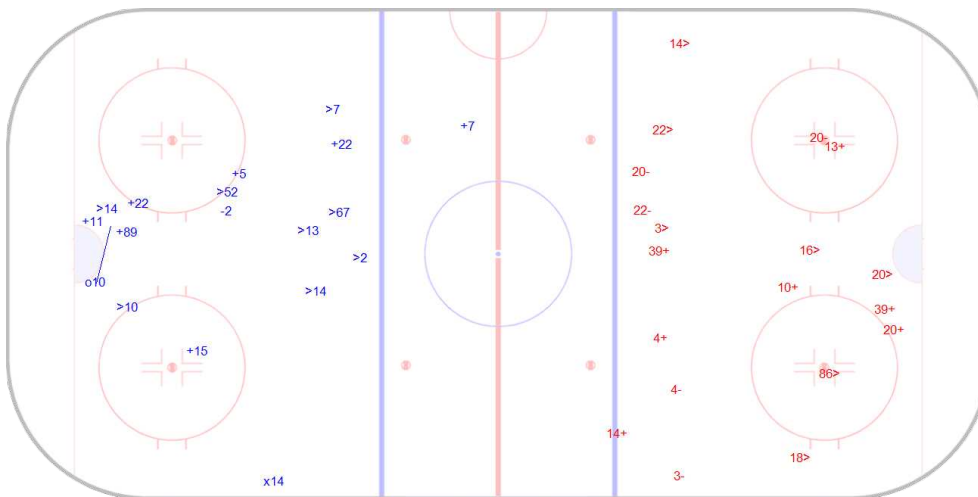

Shots Against

GA	SSG	SPG	SBL
1	7	8	1
BDCK	SOG PP		
1	2		

07:47 1-0 by #10 (PP1)

Offensive zone play (One-Timer)

35 ENGSTRAND

1st period (1 - 0)

Shots: 8 - 7

MODO Hockey