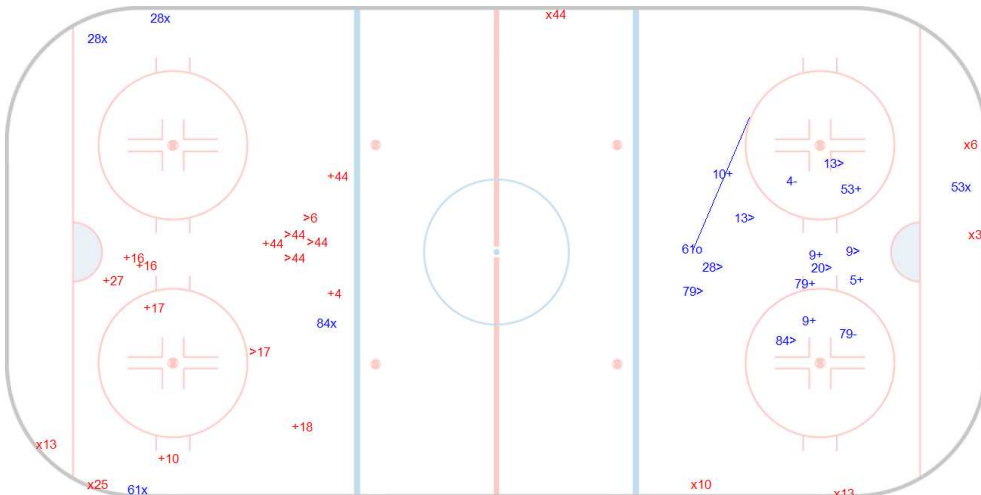

GA	SSG	SPG	SBL
0	12	13	3
BDCK	SOG	PP	
5	2		

IF Malmö Redhawks

Shots Against

GA	SSG	SPG	SBL
0	9	5	0
BDCK	SOG	PP	
7	5		

2nd period (1 - 0)

Shots: 7 - 9

Södertälje SK

Shots Against